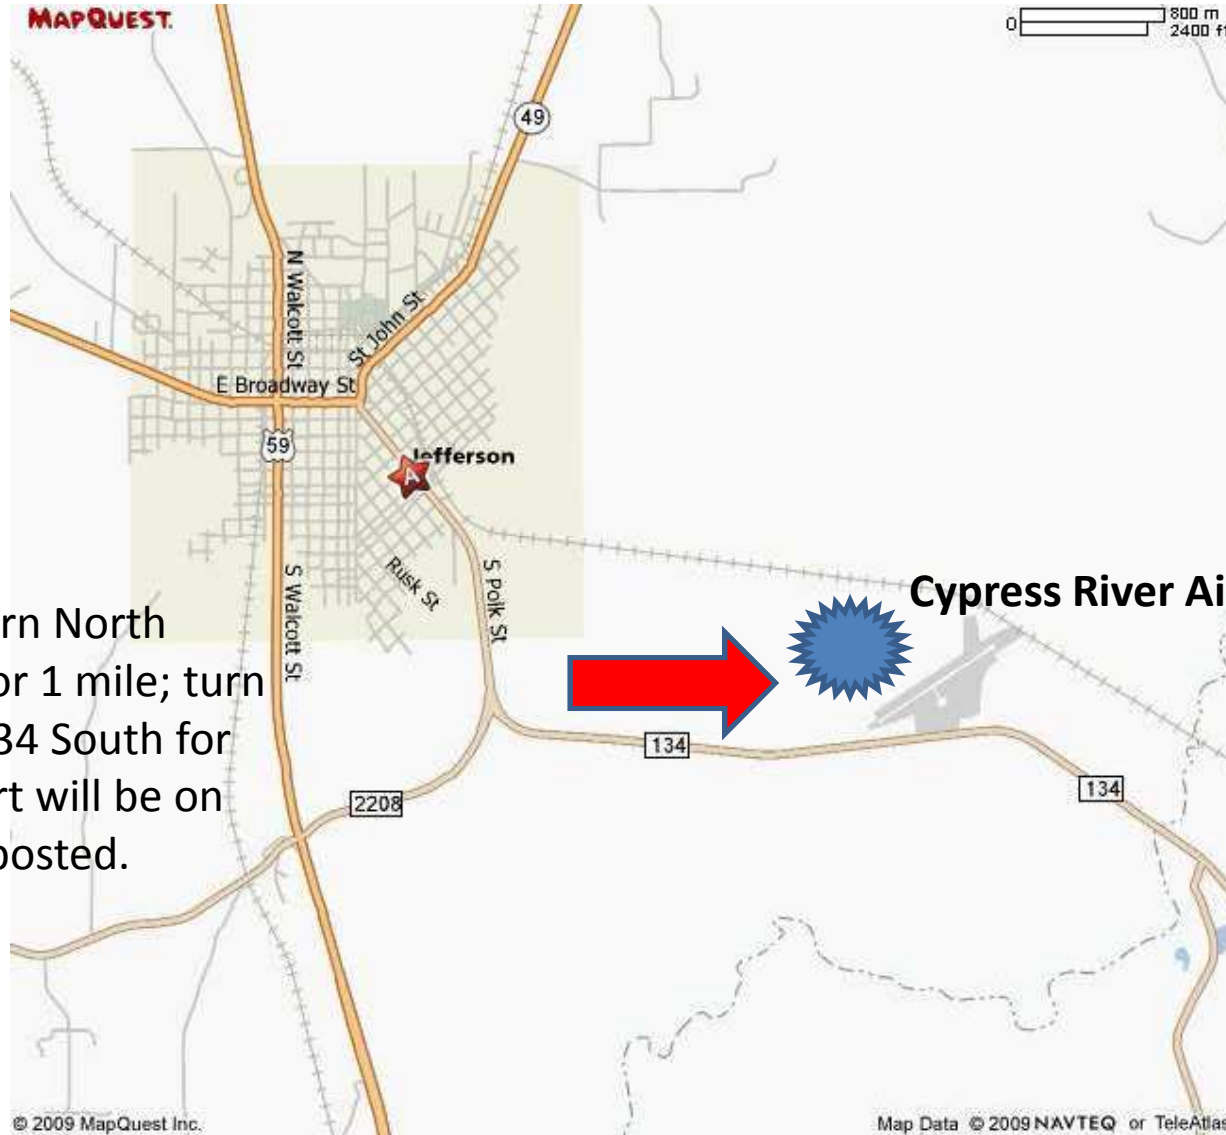

Texarkana

North

From Hwy 59, turn North on to FM 2208 for 1 mile; turn right on to FM 134 South for 1.8 miles. Airport will be on the left. Sign is posted.

Dallas

Marshall

Shreveport